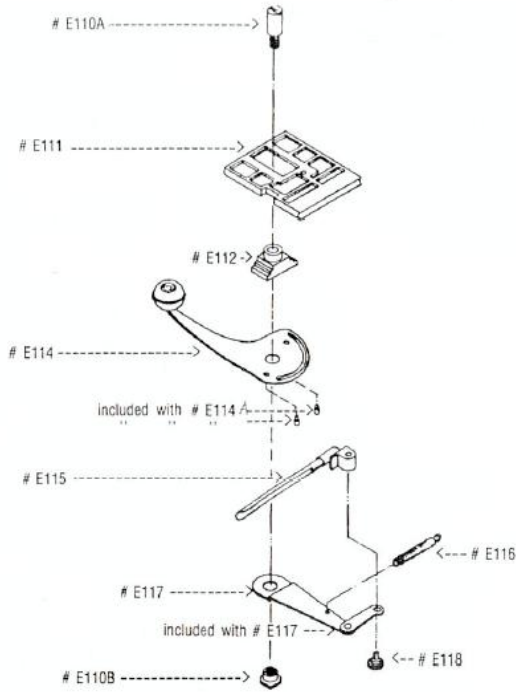

Excel

Parts • Pièces • Repuestos

EXCEL

Qty	Part No	Description	Price*	Amount		Qty	Part No	Description	Price*	Amount
	E-110A	Shaft					E-118	Spoon Screw		
	E-110B	Shaft Nut					E-121	Plain Chassis		
	E-111	Cutter					E-122A	Spoon Stopper		
	E-112	Bushing					E-123	Tube Holder		
	E-114	Handle					E-124	Small Spring		
	E-115	Spoon					E-125	Nozzle		
	E-116	Big Spring					E-127	Base Screw		
	E-117	Spoon Lever					E-129	Rubber Base		
SUBTOTAL 1							SUBTOTAL 2			