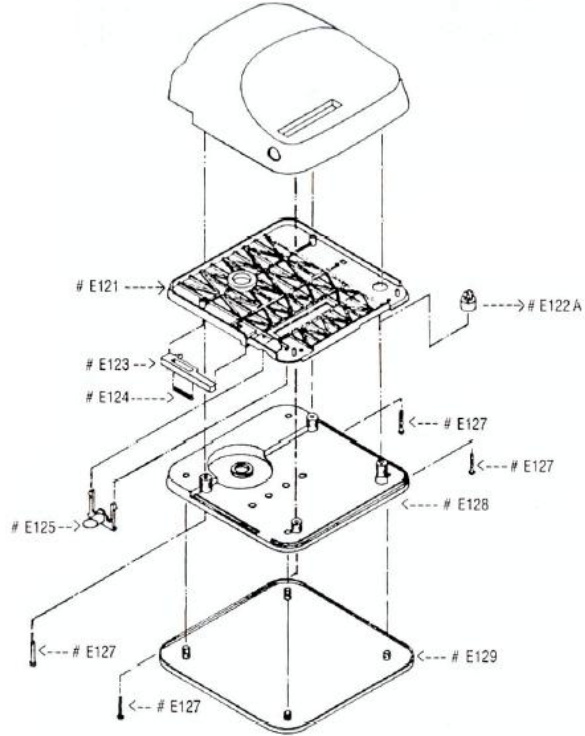

Excel

Parts • Pièces • Repuestos

EXCEL

Qty	Part No	Description	Price*	Amount		Qty	Part No	Description	Price*	Amount
	E-110A	Shaft					E-118	Spoon Screw		
	E-110B	Shaft Nut					E-121	Plain Chassis		
	E-111	Cutter					E-122A	Spoon Stopper		
	E-112	Bushing					E-123	Tube Holder		
	E-114	Handle					E-124	Small Spring		
	E-115	Spoon					E-125	Nozzle		
	E-116	Big Spring					E-127	Base Screw		
	E-117	Spoon Lever					E-129	Rubber Base		
SUBTOTAL 1							SUBTOTAL 2			